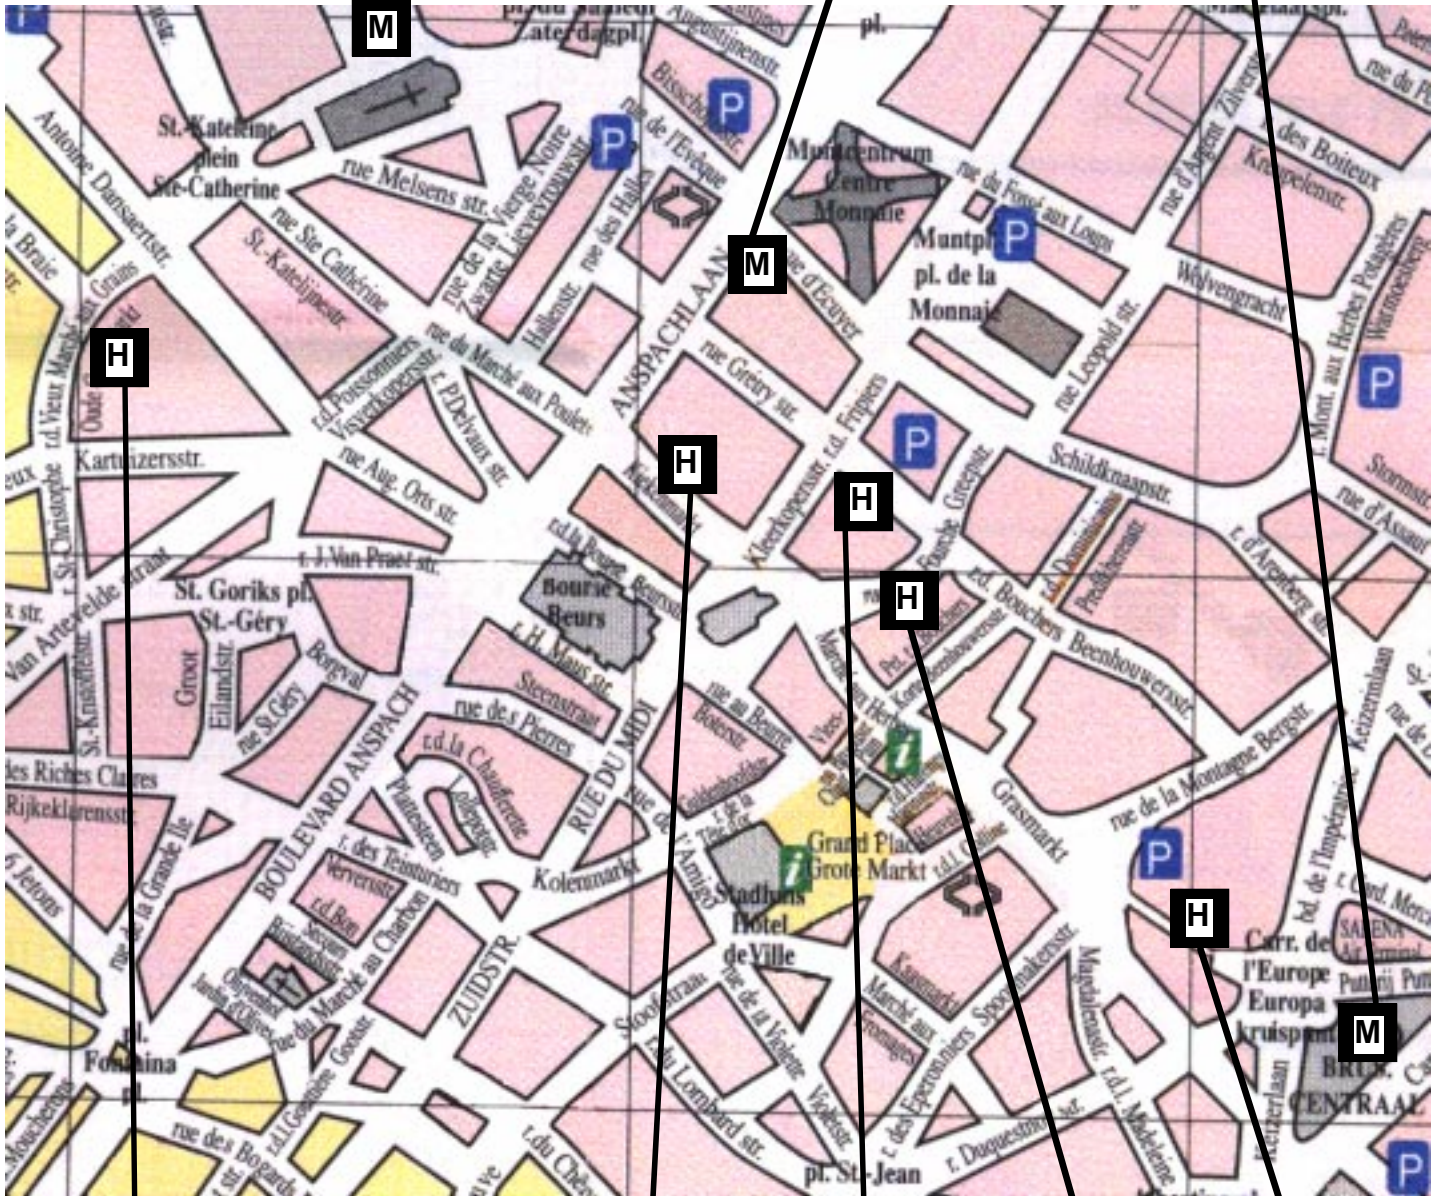

### Reaching your hotel by metro.

The table below gives you an overview of all the ECOOP'98 hotels together with their closest metro station. Consult one of the maps on how to get from the metro station to your hotel.

<i>Hotel</i>	<i>Address (phone from within Brussels)</i>	<i>Closest Metro Station</i>
Arlequin	Greepstraat 17-19 514.16.15	Brouckere
Ibis	Grasmarkt 100 514.40.40	Centraal Station/Gare Centrale
Opera	Grétrystraat 53 219.43.43	Brouckere
Atlas	Oude Graanmarkt 30 502.60.06	Sint Katelijne/Saint Catherine
City Garden	Jozef II straat 59 282.82.82	Maalbeek/Maelbeek
Saint Nicolas	Kiekenmarkt 32 219.04.40	Brouckere
Youth Hostel "Sleepwell"	Dambordstraat 23 218.13.13	Rogier
Sheraton	Rogierplein 3 224.31.11	Rogier
Youth Hostel "Jacques Brel"	Zavelput 30 218.01.87	Kruidtuin/Botanique

Hotel Sheraton

Metro:Rogier

Youth Hostel "Sleepwell"

Metro:Sint Katelijne/Saint Catherine

Metro:Brouckere

Metro:Centraal Station

Hotel Atlas

Hotel Saint Nicolas

Hotel Opera

Hotel Arlequin

Hotel Ibis

Metro: Kruidtuin/Botanique

Youth Hostel  
Jacques Brel

Metro:Maalbeek

Hotel City Garden