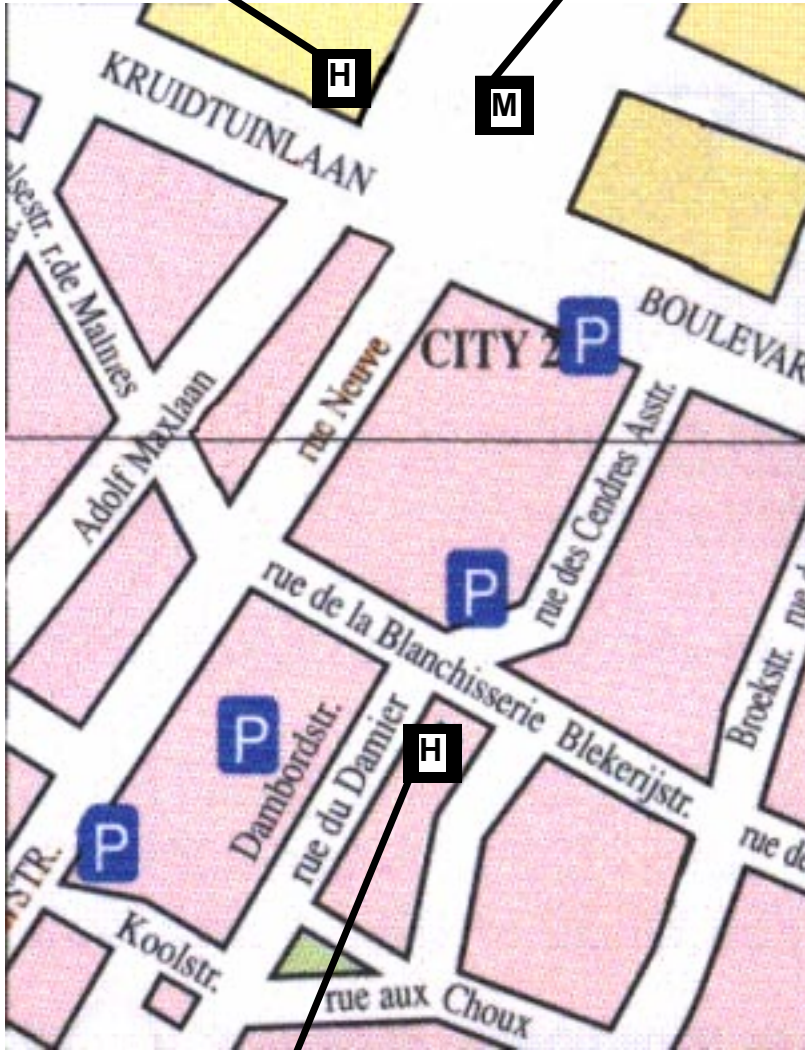

Hotel Sheraton

Metro:Rogier

Youth Hostel "Sleepwell"